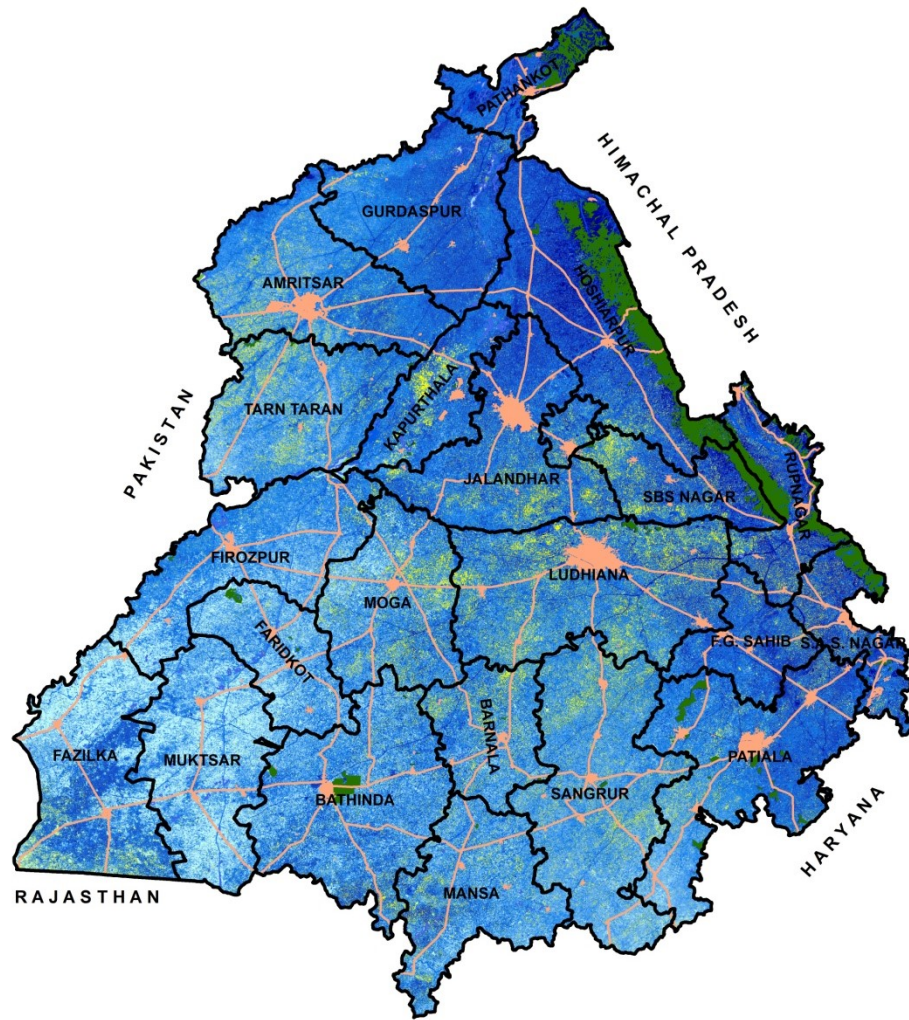

Acreage Estimation of Happy Seeder sown Wheat 2020-21(Punjab)

Map Prepared through digital interpretation of multi date, multi sensor and multi spectral data by Punjab Remote Sensing Centre, Ludhiana.

Legend

- Happy Seeder Sown Wheat (411.30 000 ha)
- Forest
- Built-up
- Wetlands
- Waterbodies
- Roads
- District Boundary

Agro-Ecosystems and Crop Modeling Division
Punjab Remote Sensing Centre, Ludhiana.

Kilometers

Not for legal/unspecified purpose any use without any permissions is liable to take necessary action as per rules

Remote Sensing based acreage estimation under happy seeder sown wheat(ooo ha)
2020-21

S.No	District	Happy seeder sown Wheat 2020-21
1	Amritsar	23.7
2	Barnala	18.2
3	Bathinda	24.2
4	Fatehgarh Sahib	6.7
5	Faridkot	6.3
6	Fazilka	15.7
7	Firozpur	9.2
8	Gurdaspur	16.0
9	Hoshiarpur	32.4
10	Jalandhar	20.1
11	Kapurthala	16.0
12	Ludhiana	52.1
13	Mansa	23.3
14	Moga	21.8
15	Muktsar	5.4
16	Pathankot	2.3
17	Patiala	25.3
18	Rupnagar	4.3
19	SAS Nagar	5.2
20	Sangrur	41.4
21	SBS Nagar	16.9
22	Tarn Taran	24.8
Punjab State		411.3